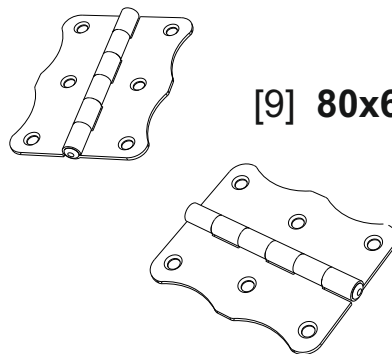

OBUDOWA DREWNIANA 78 X 122 X 90

ŚMIETNIK

300203A004MMBZ01D1

a 45 x 900 x 1200 2x

b 1x

c 45 x 683 x 1112 1x

d 59 x 225 x 775 1x

e 59 x 671 x 775 1x

f 45 x 670 x 900 1x

[1] 3,5x35 - 39x 

[2] 4,0x70 - 6x 

[3] 4,0x60 - 6x 

[4] 70x30 - 2x

[5] 44cm - 1x

[6] - 1x 

[8] 17x115 - 1x

[7] 1x

[9] 80x60 - 2x

[10] 4,0x20 - 1x

[1] 3,5x35 - 4x 

C

[2] 4,0x70 - 6x

d

[4] 70x30 - 2x

[1] 3,5x35 - 12x

[3] 4,0x60 - 6x

[1] 3,5x35 - 6x

[1] 3,5x35 - 6x

[9] 80x60 - 2x

[1] 3,5x35 - 2x

[7] 1x

[1] 3,5x35 - 6x